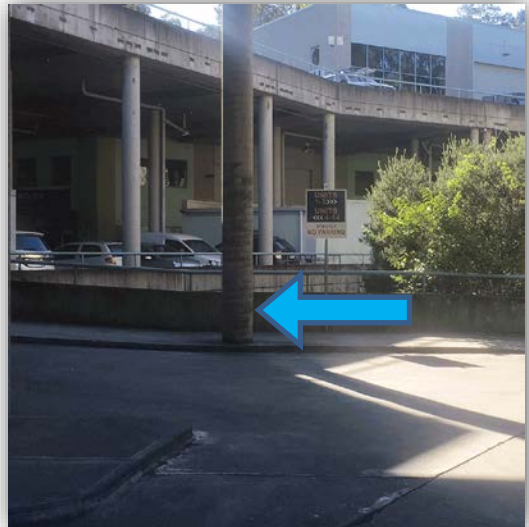

Our address is 10/171 Lower Gibbes Street in Chatswood.

As you travel along Lower Gibbes you will see Bunnings and Rent-A-Space on your right, and at the very end you will see a business park - **which is 175 so do not drive in.**

Instead, turn right at the driveway pictured to the left. The unit listings board will show 171 Lower Gibbes and 380 Eastern Valley Way as there are two separate entrances.

Do not go up the ramp. Stay to the right and on ground level.

Turn left at the junction pictured below

and turn right at the junction pictured below.

Our unit is at the very end and we have two spaces available for customers just in front of the smaller garage pictured to the right.