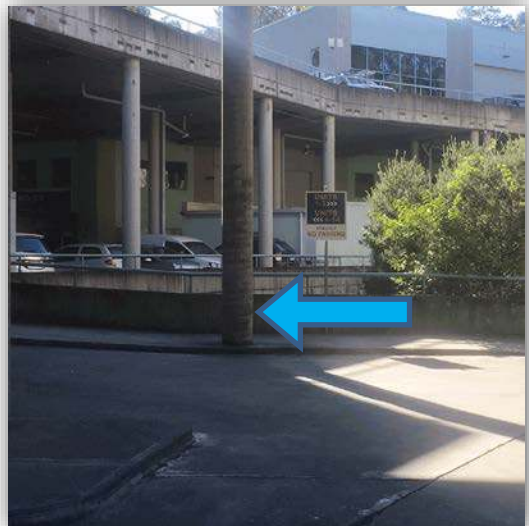

Our address is 10/171 Lower Gibbes Street in Chatswood.

As you travel along Lower Gibbes you will see Bunnings and Rent-A-Space on your right, and at the very end you will see a business park - **which is 175 so do not drive in.**

Instead, turn right at the driveway pictured to the left. The unit listings board will show 171 Lower Gibbes and 380 Eastern Valley Way as there are two separate entrances.

Do not go up the ramp. Stay to the right and on ground level.

**Turn left at the junction pictured below**

**and turn right at the junction pictured below.**

Our unit is at the very end and we have two spaces available for customers just in front of the smaller garage pictured to the right.